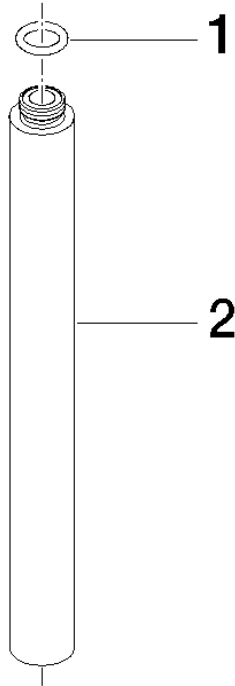

Extension for shower with fixed riser 200 mm - Matte White

IMO

12 120 970

	Matte White	12 120 970-10
	Brushed Light Gold	12 120 970-27

Fits: IMO, LULU, MADISON, MEM, TARA,
CL.1, LISSÉ, VAIA, META, CYO

Extension for shower with fixed riser 200 mm - Matte White

IMO

12 120 970

12 120 970

mm [inches]

12 120 970

Parts for other finishes can be found here: [Brushed Light Gold](#)

Spare parts list

No.	Item Number	Name	Quantity used	Delivery time
1	90 14 10 011 00 90	seal	1	2
2	09 24 04 180-10	extension	1	60