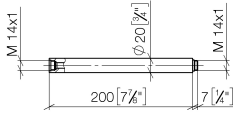

Extension for shower with fixed riser 200 mm - Matte White

IMO

12 120 970

	Matte White	12 120 970-10
	Brushed Light Gold	12 120 970-27

Fits: IMO, LULU, MADISON, MEM, TARA,
CL.1, LISSÉ, VAIA, META, CYO

Extension for shower with fixed riser 200 mm - Matte White

IMO

12 120 970

12 120 970

mm [inches]

12 120 970

Parts for other finishes can be found here: [Brushed Light Gold](#)

Spare parts list

No.	Item Number	Name	Quantity used	Delivery time
1	90 14 10 011 00 90	seal	1	2
2	09 24 04 180-10	extension	1	60